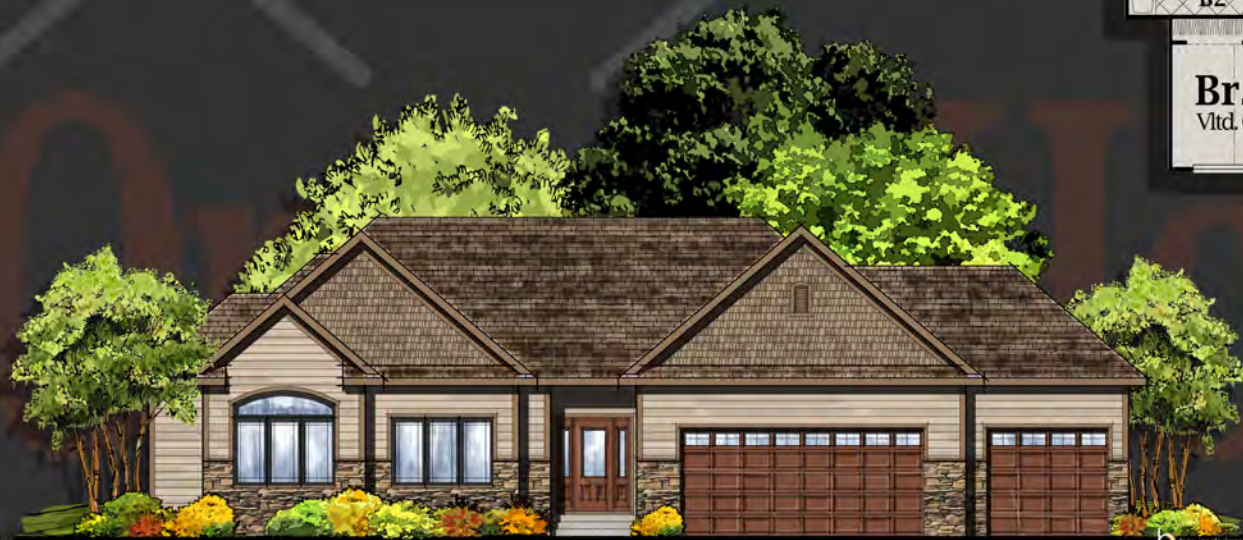

The Westminster

1,742 Sq.Ft.

Artist's conception

Elevation and plans may be shown with options and are subject to change without notice.

Front Elevation

Main Floor
1,742 Sq.Ft.

Orton Homes

For more information visit us online at www.ortonhomes.com