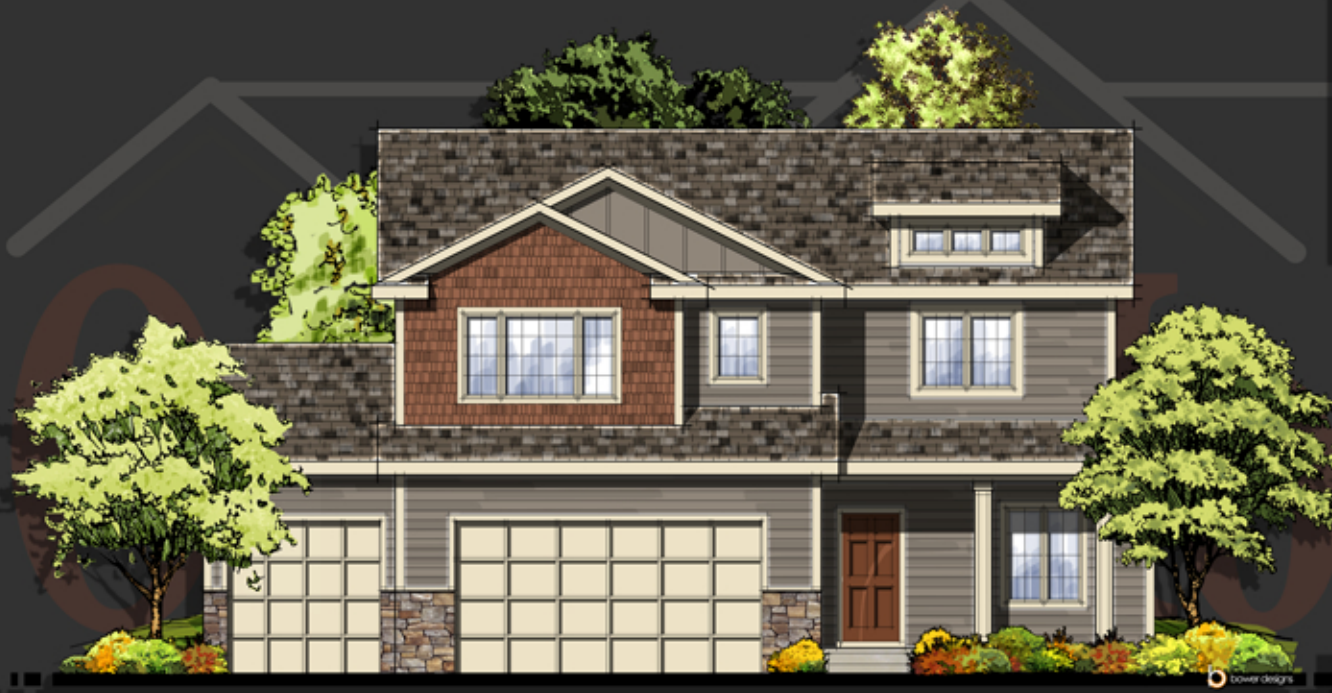

The Westbury

2,010 Sq.Ft.

Artist's conception

Elevation and plans may be shown with options and are subject to change without notice.

Front Elevation

Main Floor
856 Sq.Ft.

Upper Floor
1,154 Sq.Ft.

Orton Homes