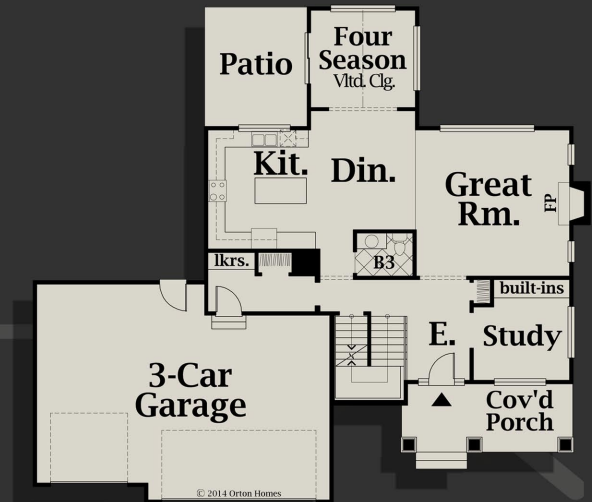

The Stratford

2,780 Sq.Ft.

Artist's conception

Elevation and plans may be shown with options and are subject to change without notice.

Front Elevation

Main Floor
1,377 Sq.Ft.

Upper Floor
1,403 Sq.Ft.

Orton Homes