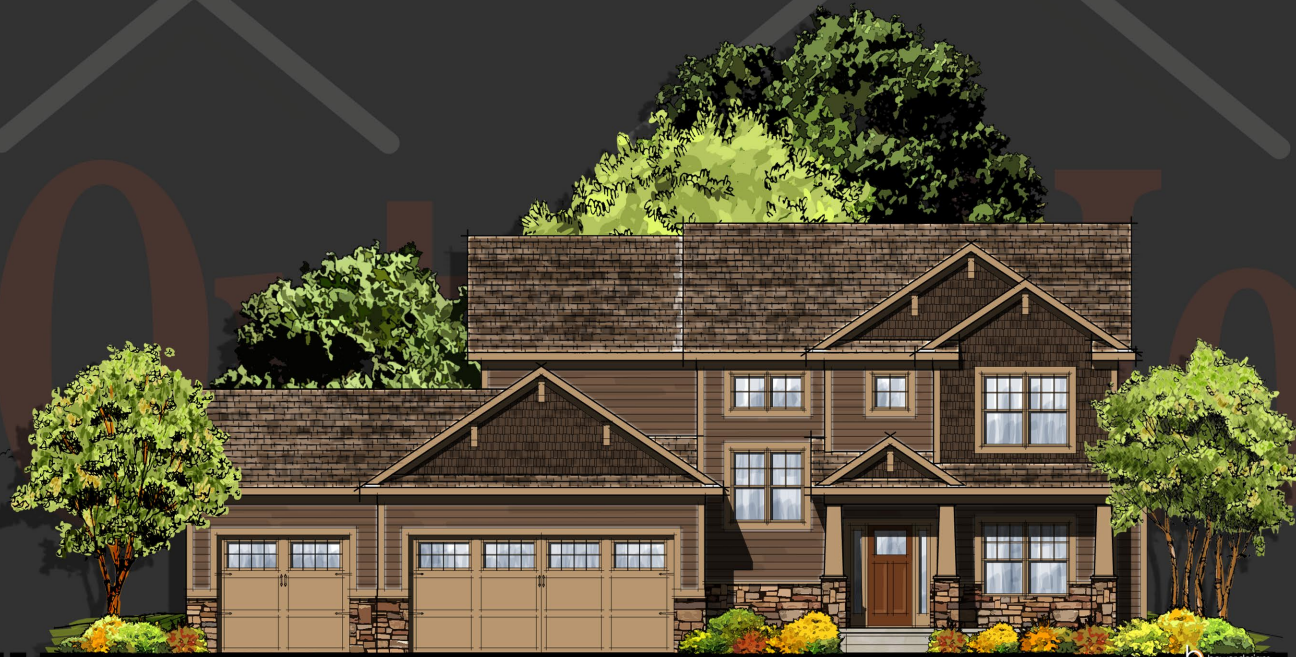

The Stratford

2,780 Sq.Ft.

Artist's conception

Elevation and plans may be shown with options and are subject to change without notice.

Front Elevation

Main Floor
1,377 Sq.Ft.

Upper Floor
1,403 Sq.Ft.

Orton Homes