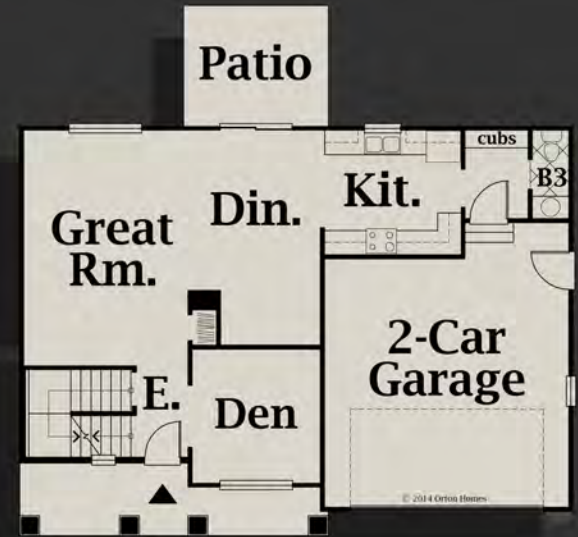

# The Radley

1,623 Sq.Ft.

## Artist's conception

Elevation and plans may be shown with options and are subject to change without notice.

Front Elevation

Main Floor

932 Sq.Ft.

Upper Floor

691 Sq.Ft.

**Orton Homes**