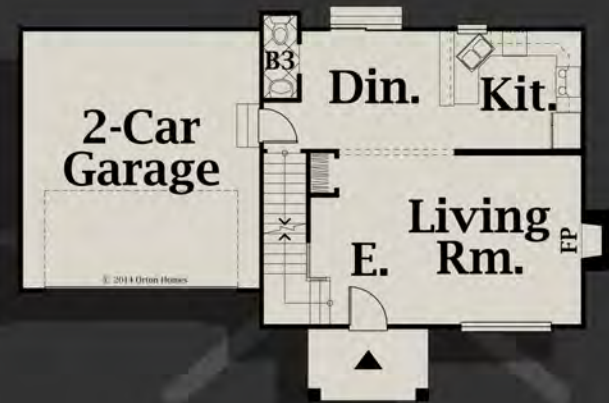

The Henley

1,451 Sq.Ft.

Artist's conception

Elevation and plans may be shown with options and are subject to change without notice.

Front Elevation

Main Floor
680 Sq.Ft.

Upper Floor
771 Sq.Ft.

Orton Homes