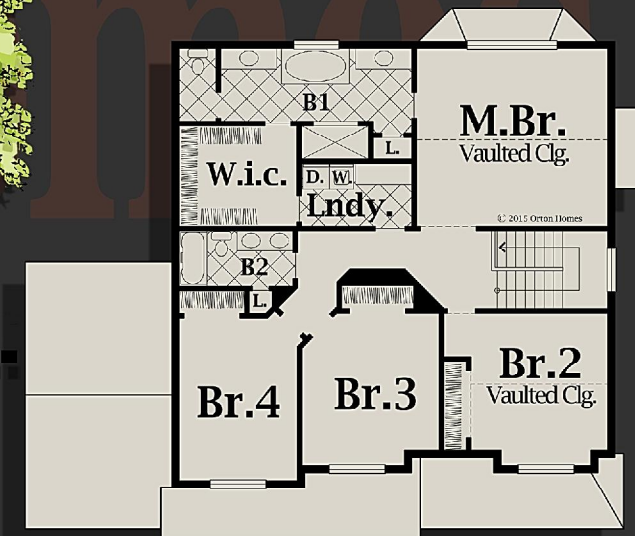

The Abingdon

2,492 Sq.Ft.

Artist's conception

Elevation and plans may be shown with options and are subject to change without notice.

Front Elevation

Main Floor
1,085 Sq.Ft.

Upper Floor
1,407 Sq.Ft.

Orton Homes