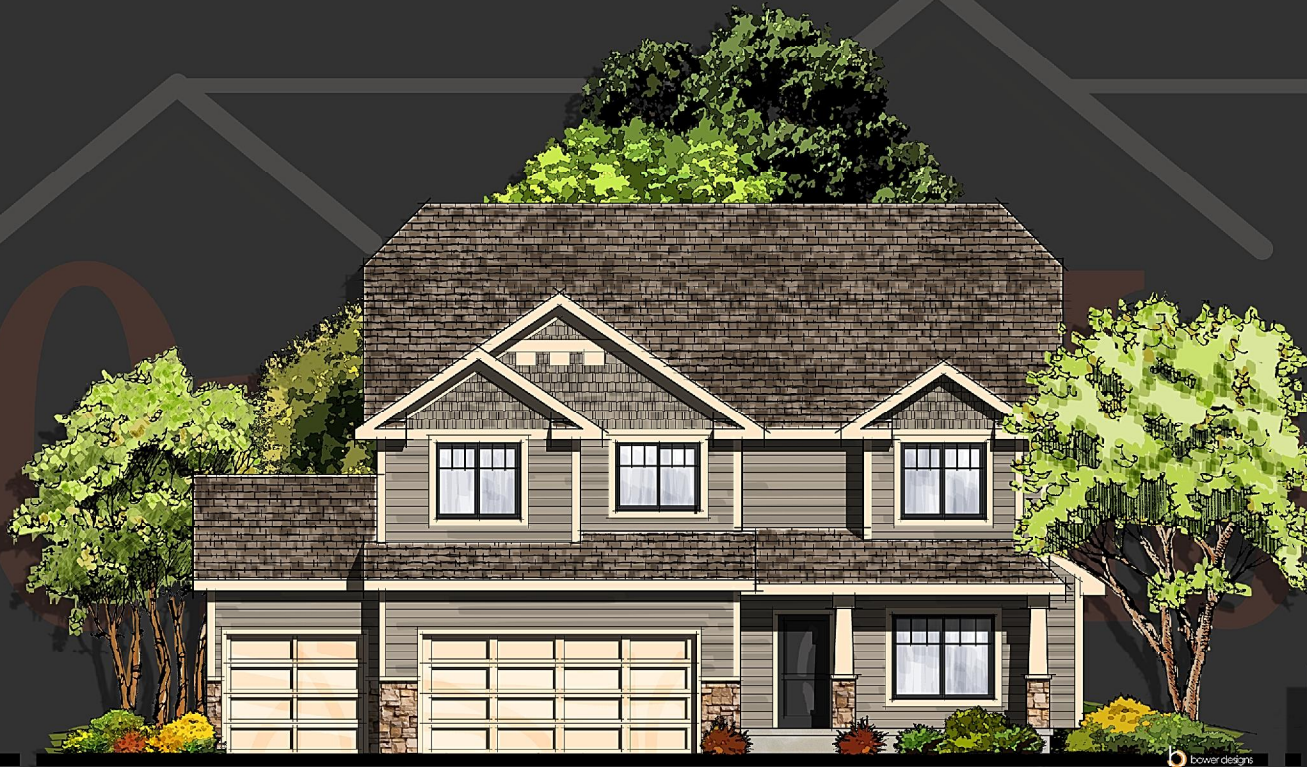

The Abingdon

2,492 Sq.Ft.

Artist's conception

Elevation and plans may be shown with options and are subject to change without notice.

Front Elevation

Main Floor
1,085 Sq.Ft.

Upper Floor
1,407 Sq.Ft.

Orton Homes