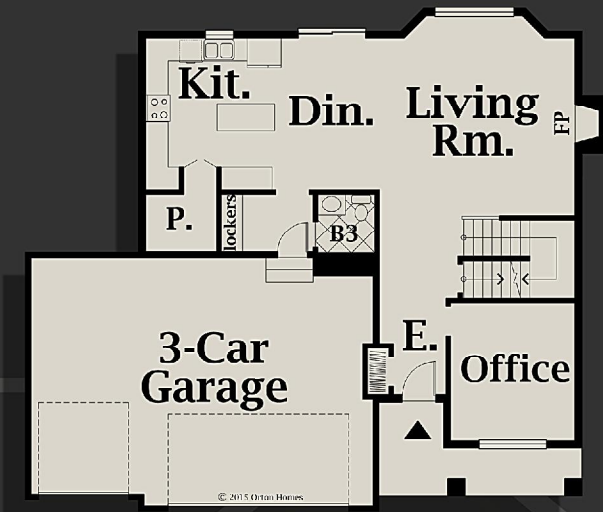

The Abingdon

2,492 Sq.Ft.

Artist's conception

Elevation and plans may be shown with options and are subject to change without notice.

Front Elevation

Main Floor
1,085 Sq.Ft.

Upper Floor
1,407 Sq.Ft.

Orton Homes