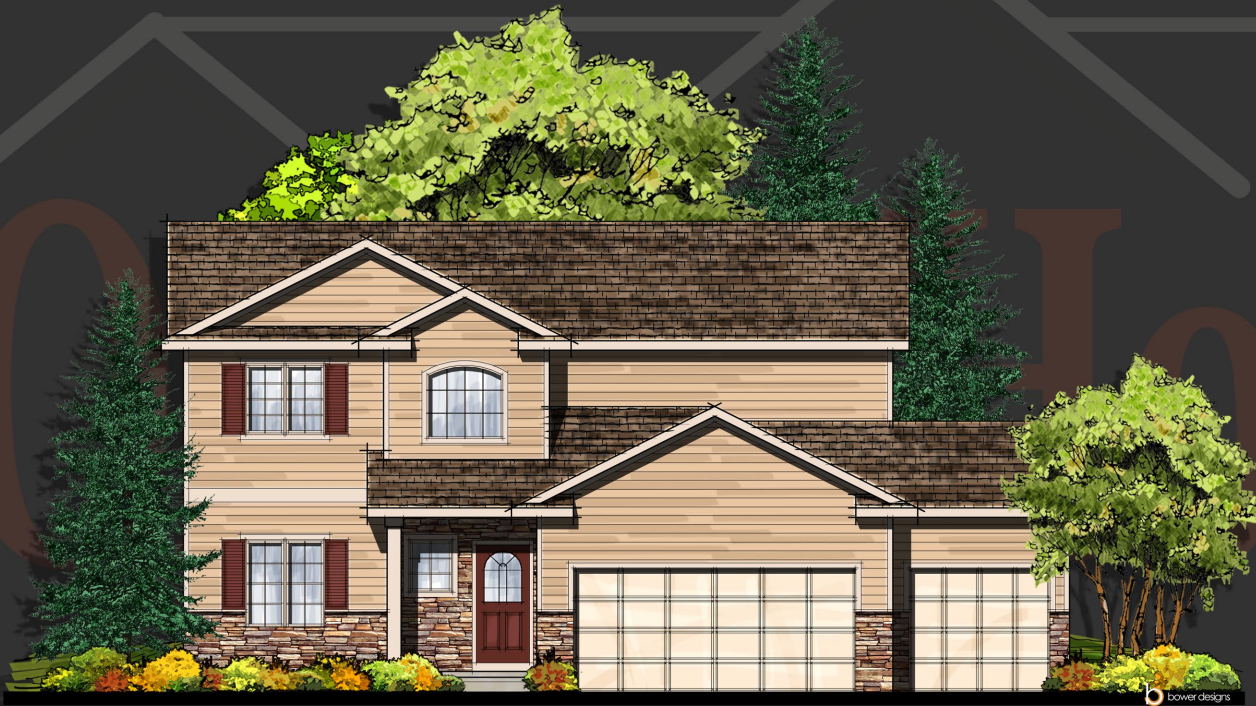

# The Dublin

1,847 Sq.Ft.

*Artist's conception*

*Elevation and plans may be shown with options and are subject to change without notice.*

*Main Floor*  
954 Sq.Ft.

*Upper Floor*  
893 Sq.Ft.

*Front Elevation*