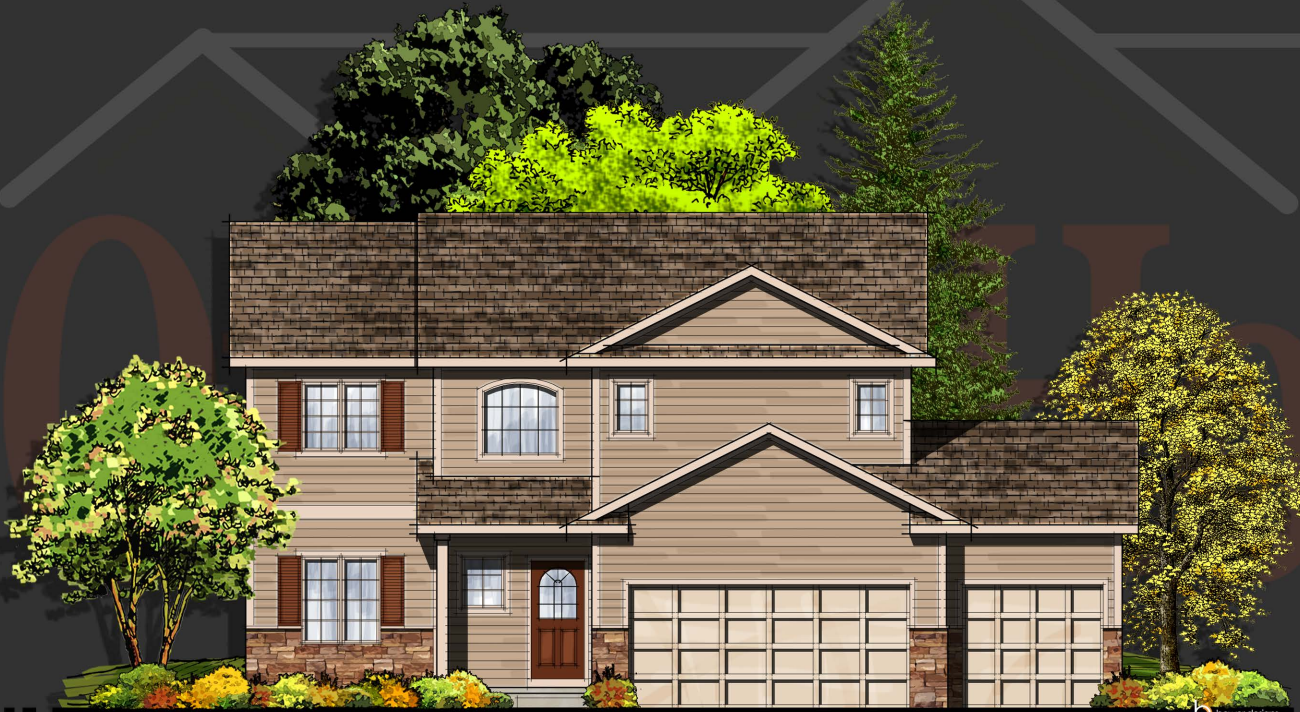

The Dublin II

2,102 Sq.Ft.

Artist's conception

Elevation and plans may be shown with options and are subject to change without notice.

Front Elevation

Main Floor
968 Sq.Ft.

Upper Floor
1,134 Sq.Ft.

Orton Homes