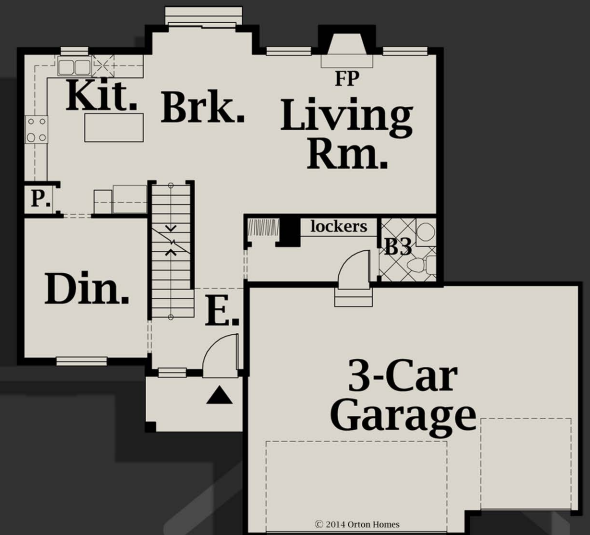

The Dublin II

2,102 Sq.Ft.

Artist's conception

Elevation and plans may be shown with options and are subject to change without notice.

Front Elevation

Main Floor
968 Sq.Ft.

Upper Floor
1,134 Sq.Ft.

Orton Homes