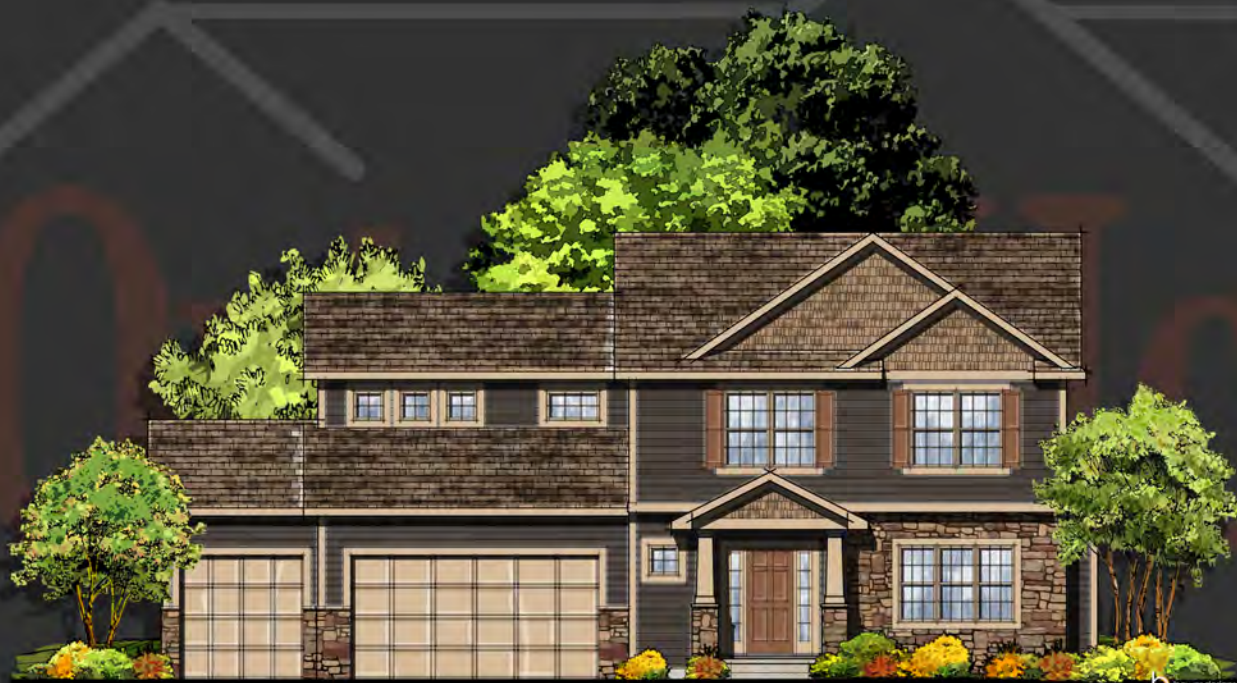

# The Cooper

1,803 Sq.Ft.

*Artist's conception*

*Elevation and plans may be shown with options and are subject to change without notice.*

Front Elevation

Main Floor  
762 Sq.Ft.

Upper Floor  
1,041 Sq.Ft.

**Orton Homes**