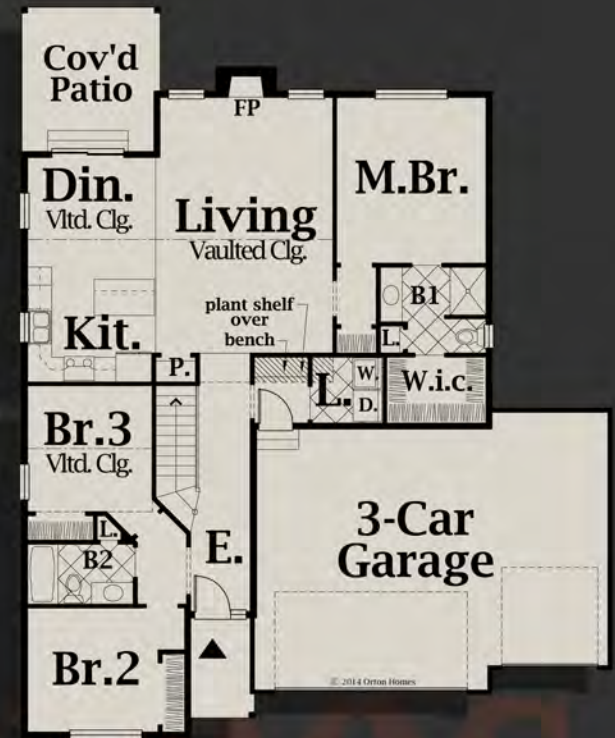

The Camdon

1,482 Sq.Ft.

Artist's conception

Elevation and plans may be shown with options and are subject to change without notice.

Front Elevation

Main Floor
1,482 Sq.Ft.

Orton Homes

For more information visit us online at www.ortonhomes.com