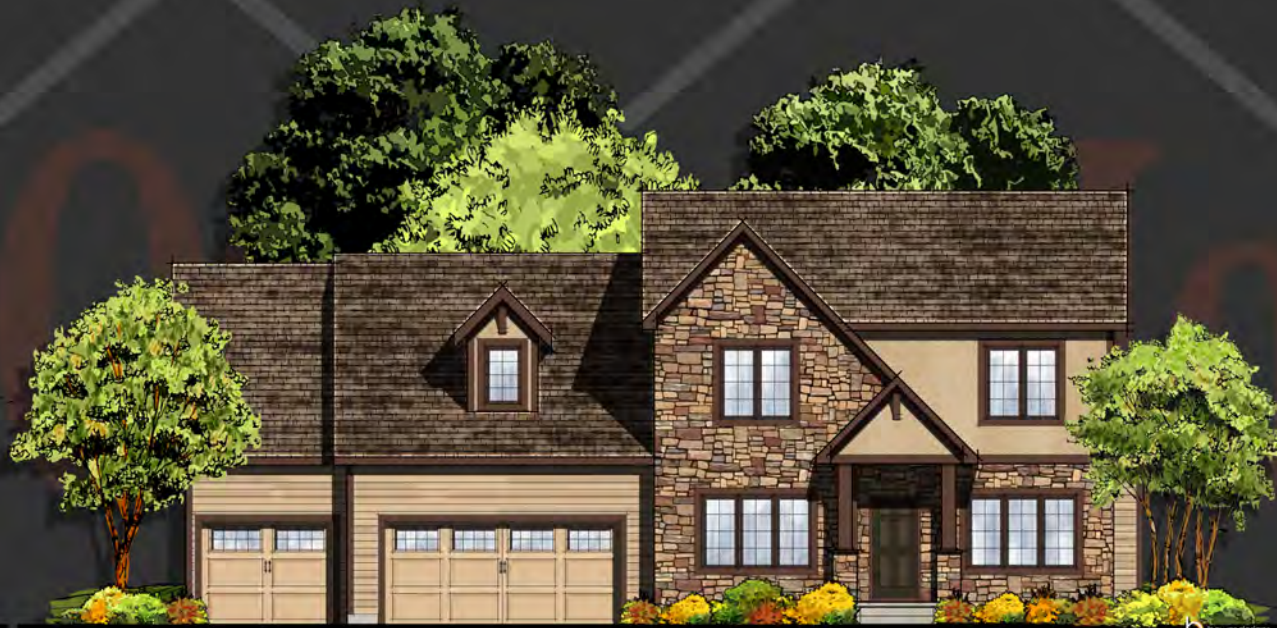

The Ashford

2,421 Sq.Ft.

Artist's conception

Elevation and plans may be shown with options and are subject to change without notice.

Front Elevation

Main Floor
1,754 Sq.Ft.

Upper Floor
667 Sq.Ft.

Orton Homes