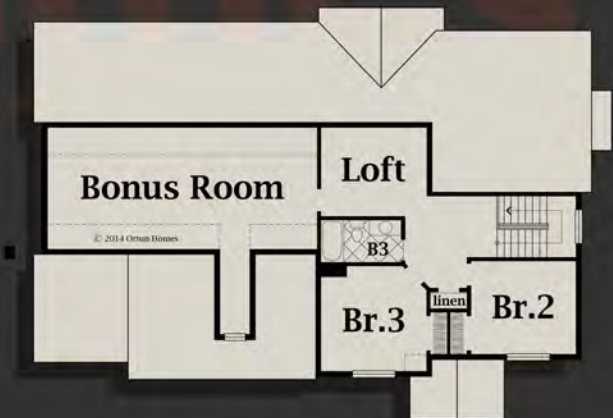

The Ashford

2,421 Sq.Ft.

Artist's conception

Elevation and plans may be shown with options and are subject to change without notice.

Front Elevation

Main Floor
1,754 Sq.Ft.

Upper Floor
667 Sq.Ft.

Orton Homes